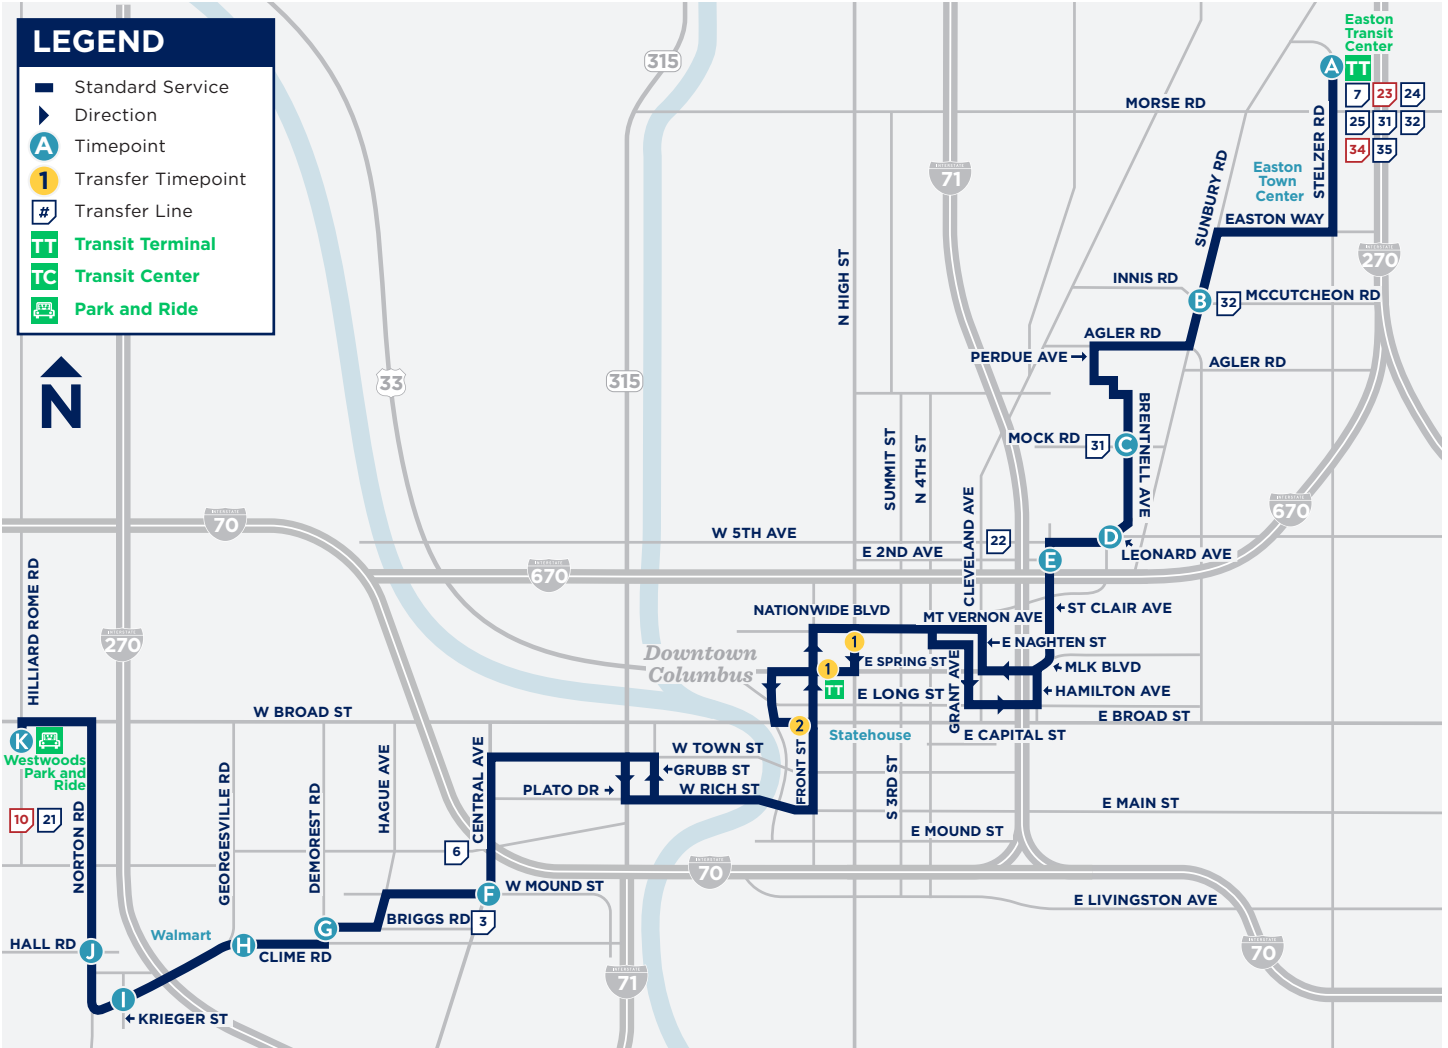

USING YOUR SCHEDULE

NORTH

TRANSFERS

This vehicle line has transfer stops in Downtown. **There are 3 Transfer Zones that allow transfer to Lines 1-11, CMAX and 102.** All lines stop in each zone with the exception of Line 10, which only stops in Zone 2.

Lineups are times when most major lines arrive Downtown at the same time for transfers, occurring all day Sunday and after 9 p.m. Monday-Saturday. See schedule for times.

LINE 9 MAP

LOCAL DESTINATIONS

- Westwoods Park and Ride
- Georgesville Square
- Central Point Shopping Center
- Franklinton
- Downtown
- Brentnell Community Center
- Northeast Columbus
- Easton Town Center
- Easton Transit Center