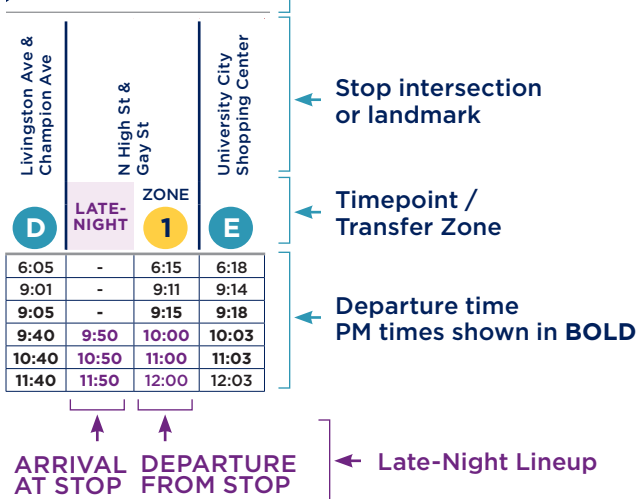

RUSH HOUR

Mon-Fri:
6:30-9 a.m.
3-6 p.m.

HOLIDAY SERVICE

Please note: COTA observes Sunday schedules on holidays, including New Year's Day, Martin Luther King Jr. Day, Memorial Day, Juneteenth, Independence Day, Labor Day, Veterans Day, Thanksgiving and Christmas.

USING YOUR SCHEDULE

NORTH

TRANSFERS

This vehicle line has transfer stops in Downtown. **There are 3 Transfer Zones that allow transfer to Lines 1-11, CMAX and 102.** All lines stop in each zone with the exception of Line 10, which only stops in Zone 2.

NORTHBOUND

- ZONE 1:** N Front St & W Long St Stop 7338
- ZONE 2:** N Front St & W Gay St Stop 4122

SOUTHBOUND / EASTBOUND

- ZONE 1:** Marconl Blvd & W Long St Stop 7534
- ZONE 2:** S Front St & W Broad St Stop 7456

Lineups are times when most major lines arrive Downtown at the same time for transfers, occurring all day Sunday and after 9 p.m. Monday-Saturday. See schedule for times.

LINE 9 MAP

LOCAL DESTINATIONS

- Westwoods Park and Ride
- Georgesville Square
- Central Point Shopping Center
- Franklinton
- Downtown
- Brentnell Community Center
- Northeast Columbus
- Easton Town Center
- Easton Transit Center